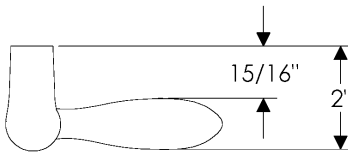

Knobs and Levers available for Builder Series combinations

KB40 Small Squash Knob

KB50 Small Potato Knob

KB60 Small Luna Knob

LB30 Small Reed Lever

LB50 Small Beaver Tail Lever

LB60 Small Olympus Lever