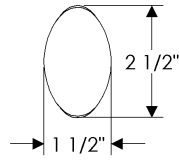

Knobs and Levers available for Builder Series combinations

KB40 Small Squash Knob

KB50 Small Potato Knob

KB60 Small Luna Knob

LB30 Small Reed Lever

LB50 Small Beaver Tail Lever

LB60 Small Olympus Lever