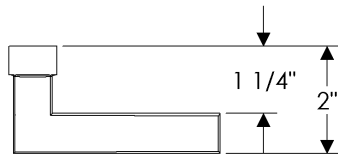

Knobs and Levers available for Builder Series combinations

KB40 Small Squash Knob

KB50 Small Potato Knob

KB60 Small Luna Knob

LB30 Small Reed Lever

LB50 Small Beaver Tail Lever

LB60 Small Olympus Lever