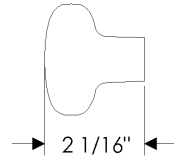

Knobs and Levers available for Builder Series combinations

KB40 Small Squash Knob

KB50 Small Potato Knob

KB60 Small Luna Knob

LB30 Small Reed Lever

LB50 Small Beaver Tail Lever

LB60 Small Olympus Lever