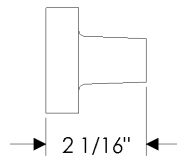

Knobs and Levers available for Builder Series combinations

KB40 Small Squash Knob

KB50 Small Potato Knob

KB60 Small Luna Knob

LB30 Small Reed Lever

LB50 Small Beaver Tail Lever

LB60 Small Olympus Lever