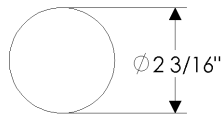

Knobs and Levers available for Builder Series combinations

KB40 Small Squash Knob

KB50 Small Potato Knob

KB60 Small Luna Knob

LB30 Small Reed Lever

LB50 Small Beaver Tail Lever

LB60 Small Olympus Lever