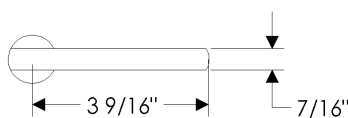

Knobs and Levers available for Builder Series combinations

KB40 Small Squash Knob

KB50 Small Potato Knob

KB60 Small Luna Knob

LB30 Small Reed Lever

LB50 Small Beaver Tail Lever

LB60 Small Olympus Lever