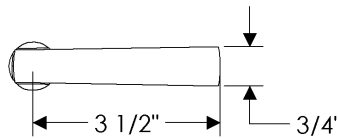

Knobs and Levers available for Builder Series combinations

KB40 Small Squash Knob

KB50 Small Potato Knob

KB60 Small Luna Knob

LB30 Small Reed Lever

LB50 Small Beaver Tail Lever

LB60 Small Olympus Lever