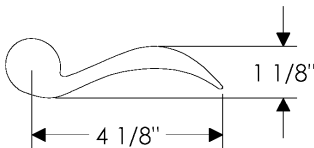

Knobs and Levers available for Builder Series combinations

KB40 Small Squash Knob

KB50 Small Potato Knob

KB60 Small Luna Knob

LB30 Small Reed Lever

LB50 Small Beaver Tail Lever

LB60 Small Olympus Lever