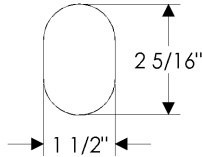

Knobs and Levers available for Builder Series combinations

KB40 Small Squash Knob

KB50 Small Potato Knob

KB60 Small Luna Knob

LB30 Small Reed Lever

LB50 Small Beaver Tail Lever

LB60 Small Olympus Lever